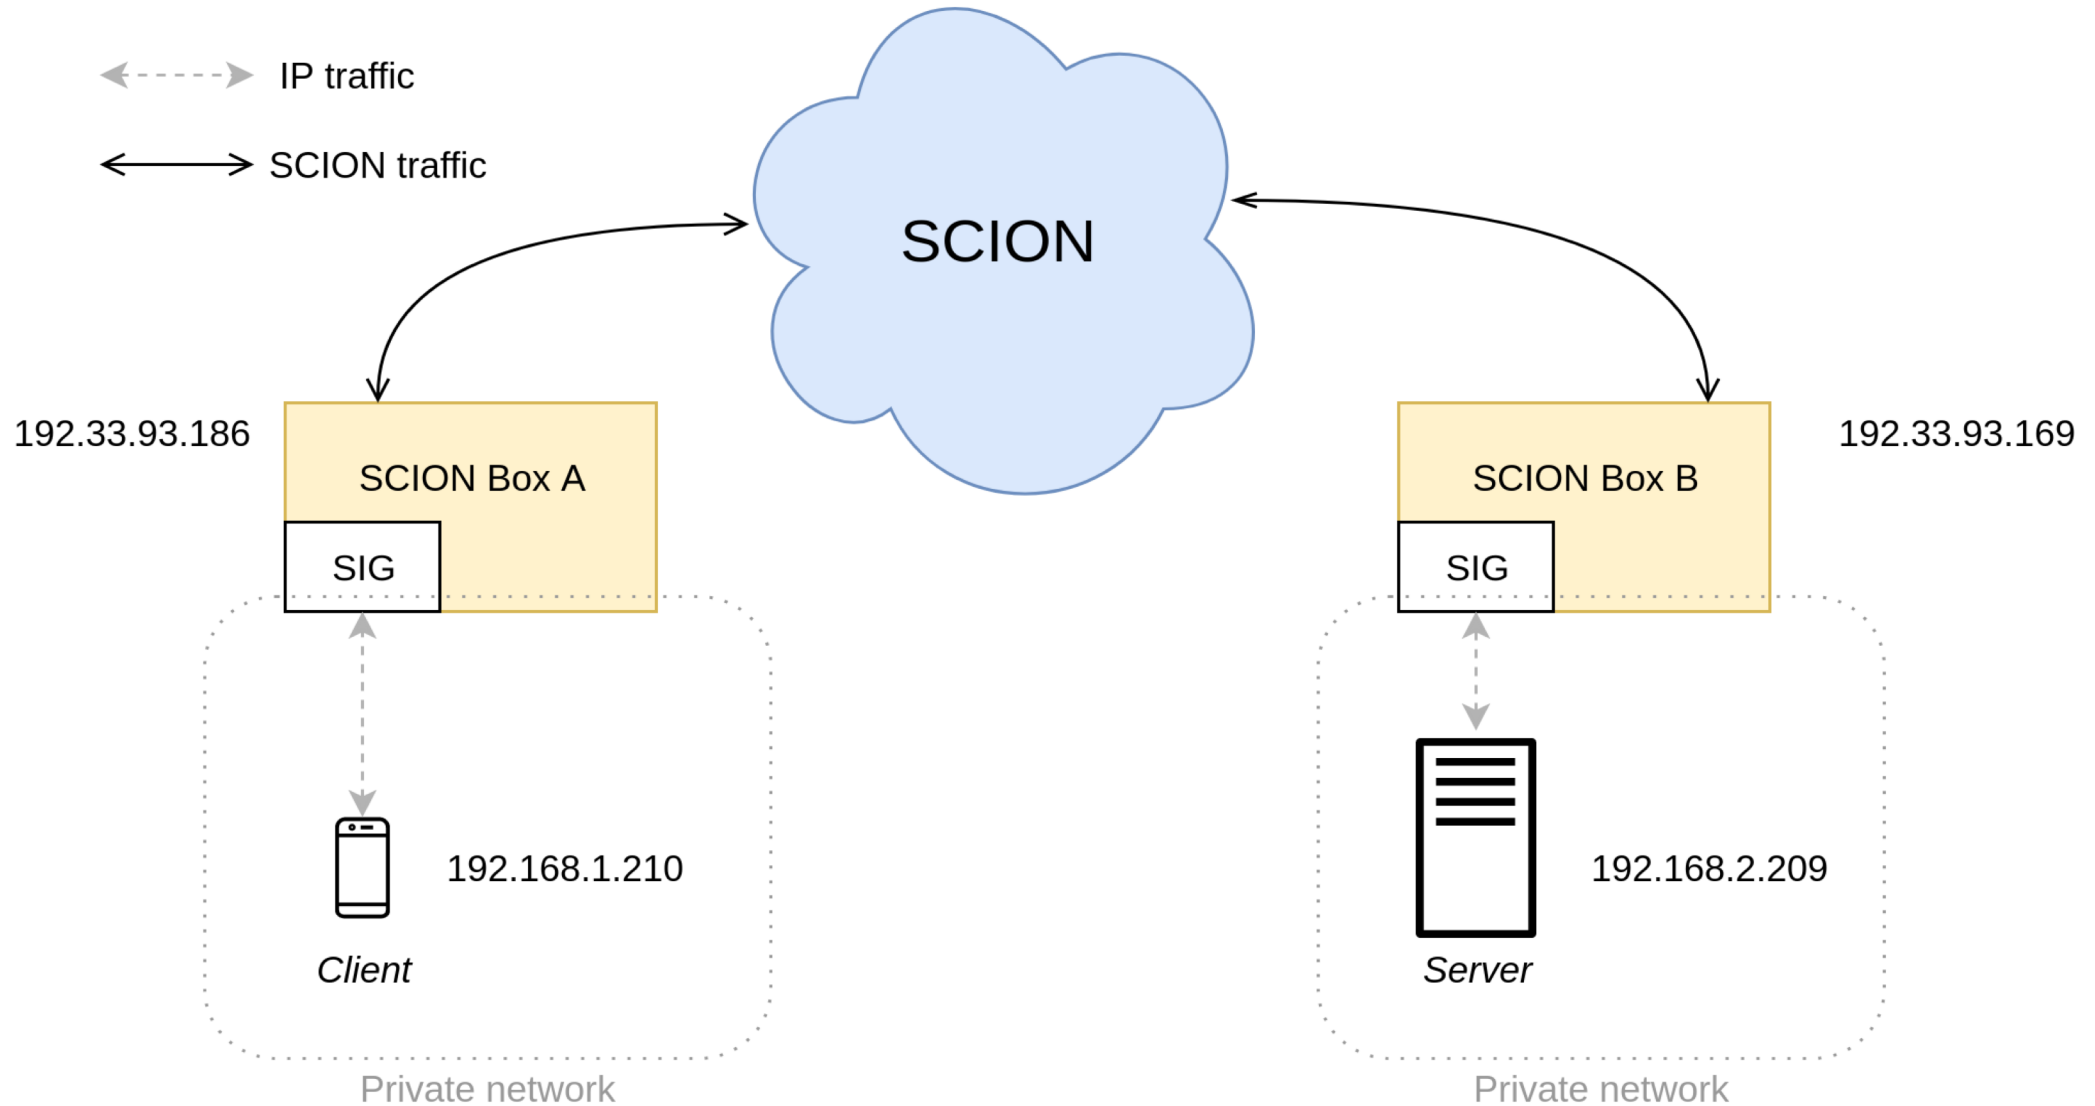

SCIONBox

Andrea Tulimiero
Claude Hähni

Like your regular home router, but on steroids!

- Support regular Internet traffic
- Connect your devices via Ethernet or WiFi
- LTE capable
- Gigabit speed

More ...

- Native SCION traffic
- Regular IP traffic over SCION (**Scion IP Gateway**)

The new home of your old router

<Native Demo>

Your legacy applications on steroids, too!

- *Multipath* → **Fast failover**
 - (e.g., critical applications like medical uses or financial transactions)
- *Hidden path* → **High availability**
 - (e.g., remote micro branches can reach HQ under DDoS attack)

No changes required to local Devices

<SCIONBox streaming demo>